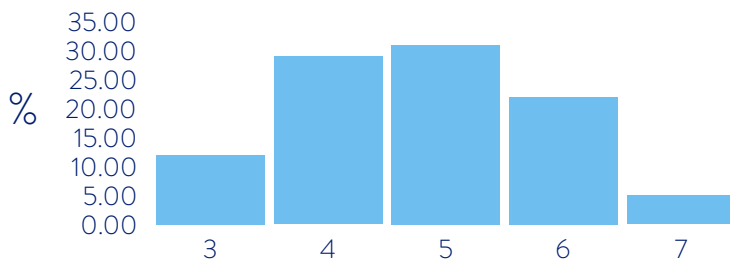

45 / 45
OUR HIGHEST
SCORE

AVERAGE TOTAL POINTS

34

WORLD AVERAGE = 30 POINTS

AVERAGE SUBJECT GRADE

5.3 / 7

WORLD AVERAGE = 4.7

DISTRIBUTION OF SUBJECT GRADES

PASS RATE

100%

WORLD AVERAGE = 80%

I chose the IBDP because I'm able to pursue different subjects at a very profound and deep level

- 2024 DP GRADUATE

IBDP SCORE

40
(28% of Hillingdon Students score 38+)

35